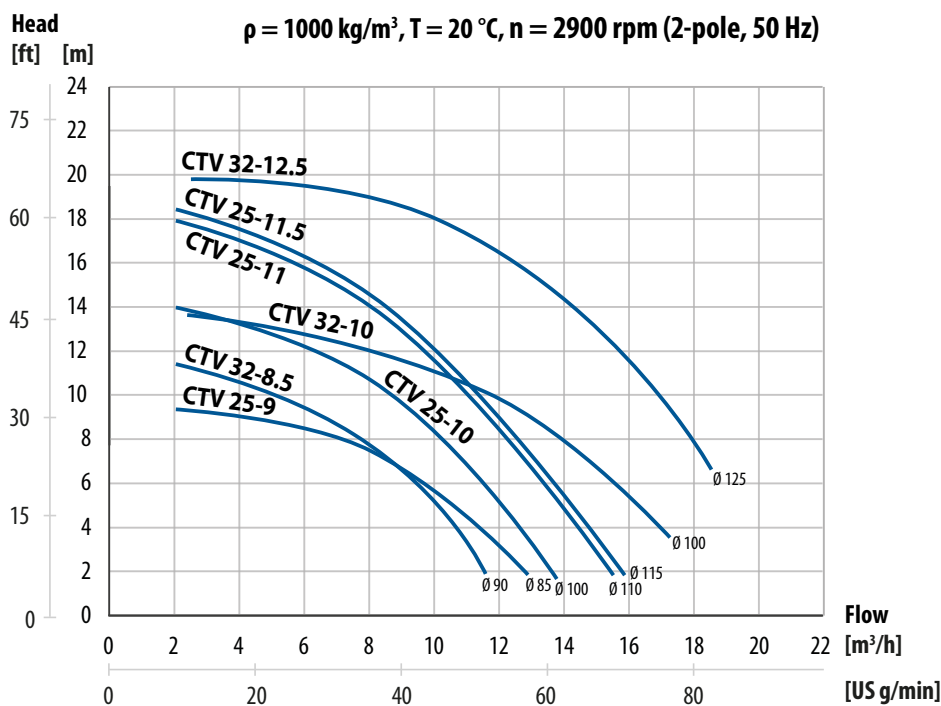

*other motor options available on request

Connection dimensions

Model	BSPP (G) thread (standard)	
	Inlet	Outlet
CTV 25-9	1 ½"	1"
CTV 25-10	1 ½"	1"
CTV 25-11	1 ½"	1"
CTV 25-11.5	1 ½"	1"
CTV 32-8.5	1 ½"	1 ¼"
CTV 32-10	1 ½"	1 ¼"
CTV 32-12.5	1 ½"	1 ¼"

on request ANSI and DIN flanges

Performance curves

The performance curves are based on water.

Available motor powers

2-pole motor	25-9; 20-9	25-10; 25-9.8	25-11; 25-9.8	25-11.5; 40-12.5-15	32-8.5	32-10	32-12.5; 40-12.5-22; 40-13.5
Motor power [kW]	0.55	0.75	1.1	1.5	1.1	1.5	2.2