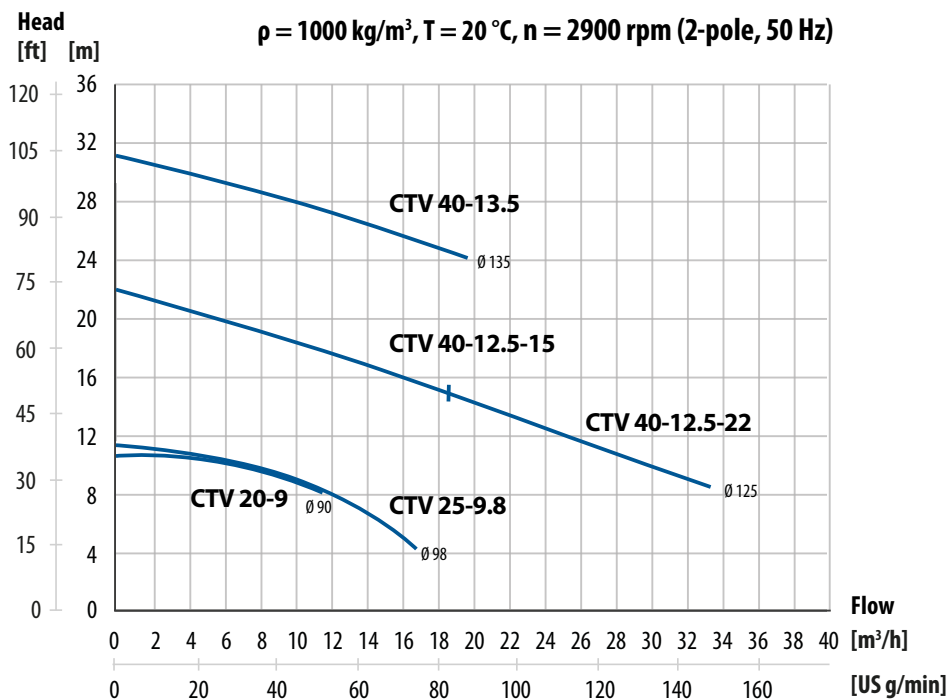

*other motor options available on request

Connection dimensions

Model	BSPT (R) male thread (standard)	
	Inlet	Outlet
CTV 20-9	1"	¾"
CTV 25-9.8	1 ½"	1"
CTV 40-12.5	1 ½"	1 ½"
CTV 40-13.5	1 ½"	1 ½"

on request ANSI and DIN flanges

Performance curves

The performance curves are based on water.

CTV Pump code

I. Tapflo vertical centrifugal pump

CTV

II. Pump size

25

III. Impeller size