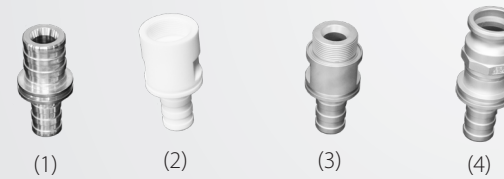

SPECIAL EXECUTIONS

- flat packs - pump without drive ^(c)
- twin head pumps

SPARE PART KITS

- pump component kits
- annual pump maintenance kits

MOUNTING POSITIONS

- left, right, up, down, horizontal

CONNECTION TYPES

- hose tail (std.) ⁽¹⁾
- female PTFE ⁽²⁾
- BSPP Male ⁽³⁾
- camlock ⁽⁴⁾
- flange EN1092-1 & ANSI
- SMS or DIN11851
- and many others connections and sizes available

INSERT MATERIALS

- AISI 316L (std.)
- plastic