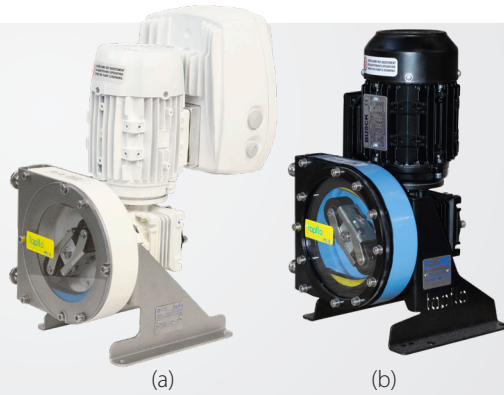

PTL Hose Pumps - Key Components

Certificates may vary depending on the material execution of a particular product.

SPECIAL FRAME OPTIONS

- mobile frame with crane hooks

SPECIAL COATINGS

- CXM Painting
- food white ^(a)
- special RAL color ^(b)

SPECIAL EXECUTIONS

- flat packs - pump without drive ^(c)
- twin head pumps

SPARE PART KITS

- pump component kits
- annual pump maintenance kits

MOUNTING POSITIONS

- left, right, up, down, horizontal

CONNECTION TYPES

- hose tail (std.) ⁽¹⁾
- female PTFE ⁽²⁾
- BSPP Male ⁽³⁾
- camlock ⁽⁴⁾
- flange EN1092-1 & ANSI
- SMS or DIN11851
- and many others connections and sizes available

INSERT MATERIALS

- AISI 316L (std.)
- plastic