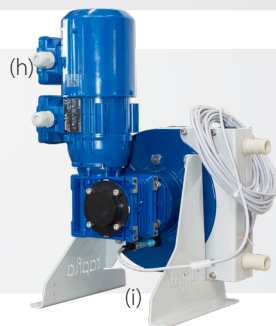

PTL Hose Pumps - Accessories

» FREQUENCY INVERTERS

1) single & three phase power supply and inverters with remote / Wi-Fi remote control on request
  - external inverters
  - integrated inverters ^(e)
  - build-on inverters ^(f)
2) mechanical variators

» ELECTRICAL CABINETS

- several sizes
- plastic, AISI housings
- custom made solutions ^(g)

» DRIVE OPTIONS

- special electrical motor
- motor options - f.ex. extra fan cooling ^(h)
- hydraulic motors

» SENSORS

- hose leak sensors ⁽ⁱ⁾
- stroke counter - dosing unit
- overpressure sensor
- motor rotation switch
- motor power switch

» ATEX

- zone 1 & 2 - gas & dust
- thermic sensor ^(l)
- special ATEX hose leak sensor ^(k)
- many custom made options (f.ex. motor cover protection ^(l), EN1092-1 flanges ^(m))
- earthing plug ⁽ⁿ⁾

» TROLLEY

- with handle, cable holder
- special wheels
- cabinets
- cable
- plugs
- inverters

» PUSLATION DAMPENERS

- DT dampeners (discharge side)
- flexible hoses

Certificates may vary depending on the material execution of a particular product.

For more information,
visit www.tapflo.com or contact us:

This brochure is for informational purposes only and does not constitute an offer