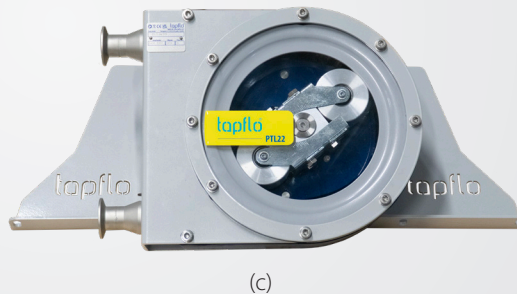

PTL Hose Pumps - Key Components

Certificates may vary depending on the material execution of a particular product.

SPECIAL FRAME OPTIONS

- mobile frame with crane hooks

SPECIAL COATINGS

- CXM Painting
- food white ^(a)
- special RAL color ^(b)

SPECIAL EXECUTIONS

- flat packs - pump without drive ^(c)
- twin head pumps

SPARE PART KITS

- pump component kits
- annual pump maintenance kits

MOUNTING POSITIONS

- left, right, up, down, horizontal

CONNECTION TYPES

- hose tail (std.) ⁽¹⁾
- female PTFE ⁽²⁾
- BSPP Male ⁽³⁾
- camlock ⁽⁴⁾
- flange EN1092-1 & ANSI
- SMS or DIN11851
- and many others connections and sizes available

INSERT MATERIALS

- AISI 316L (std.)
- plastic