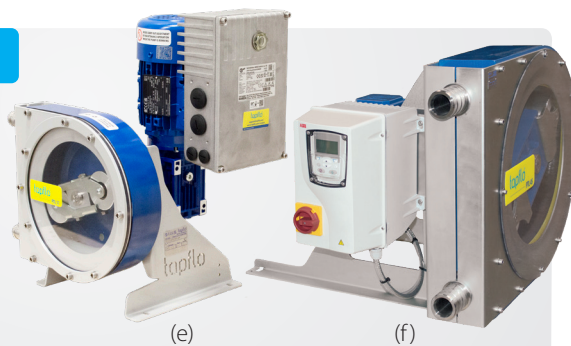

PTL Hose Pumps - Accessories

» FREQUENCY INVERTERS

1) single & three phase power supply and inverters with remote / Wi-Fi remote control on request
  - external inverters
  - integrated inverters ^(e)
  - build-on inverters ^(f)
2) mechanical variators

» ELECTRICAL CABINETS

- several sizes
- plastic, AISI housings
- custom made solutions ^(g)