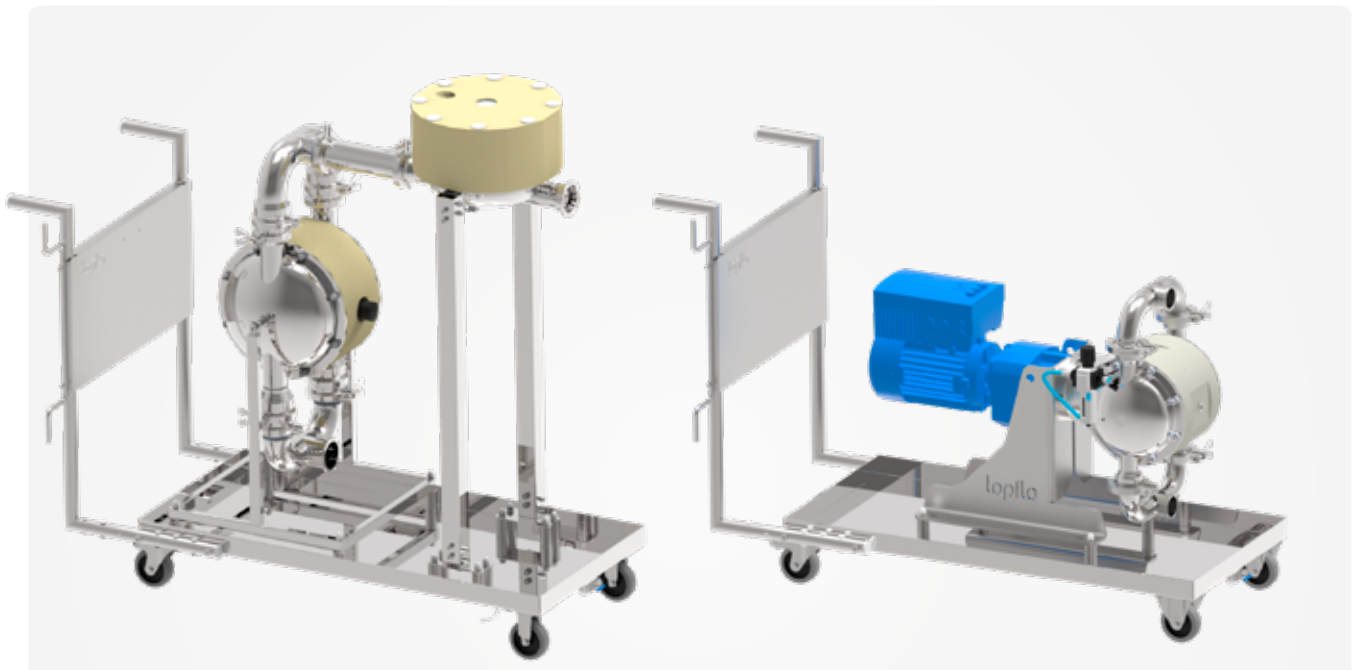

Application recommendations

- » Tapflo air operated diaphragm pumps (sizes: up to T425)
- » Tapflo air operated diaphragm pumps with pulsation dampeners (sizes: up to DT425)
- » Tapflo electrically operated diaphragm pumps (EODD: all sizes)
- » Tapflo centrifugal pumps (CT: all sizes, CTX: up to size CTX 220)