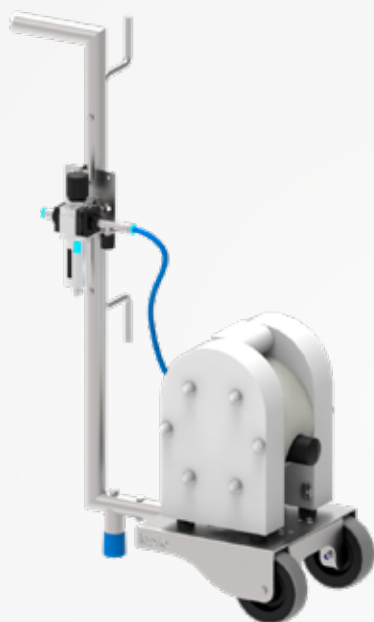

Application recommendations

- » Tapflo air operated diaphragm pumps (sizes: up to T100/120, except T80)
- » Tapflo centrifugal pumps (sizes: up to CT-C)