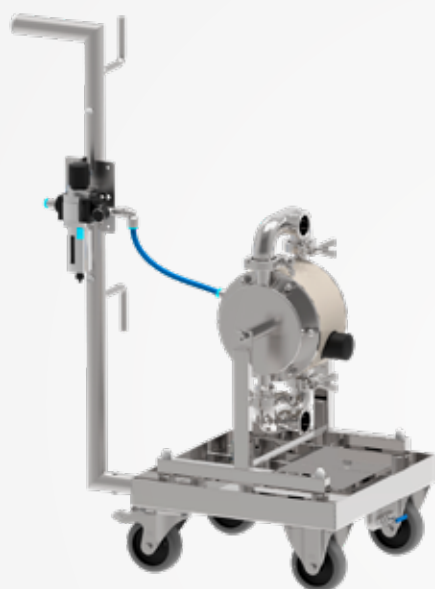

Application recommendations

- » Tapflo air operated diaphragm pumps (sizes: up to T125)
- » Tapflo centrifugal pumps (sizes: up to CT-C)