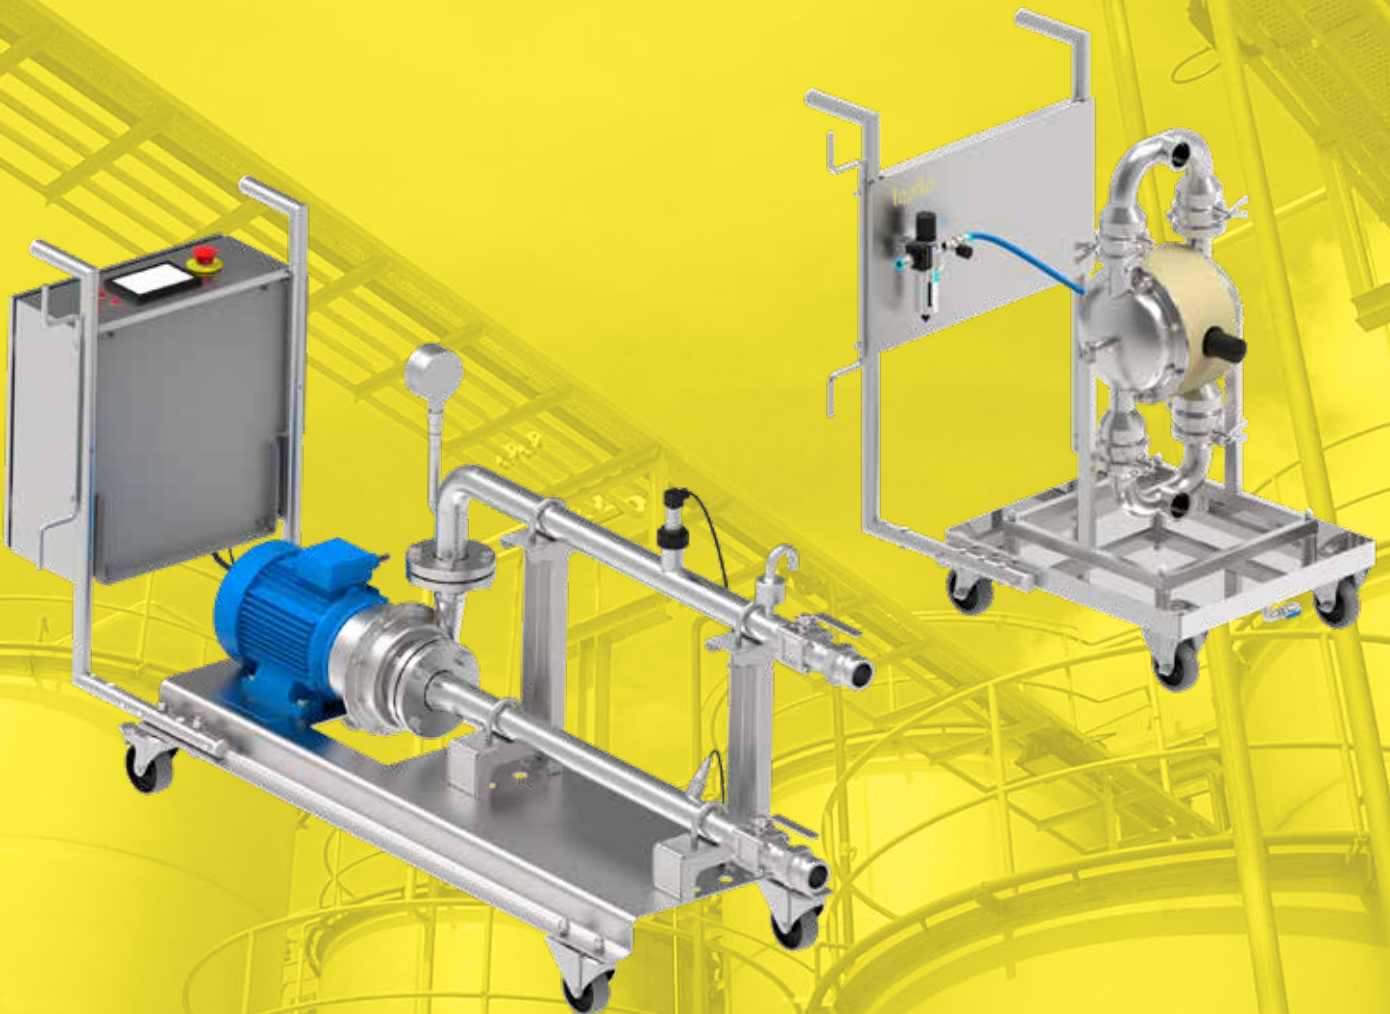

# Mobile Pump Units

the best solution for the users of spread technological processes

The portability of the units allows easy movement to various locations. This means almost limitless application.

Mobile pump units are available in both **hygienic and industrial designs**. The great advantage is the **compatibility with the majority of Tapflo pumps range**.